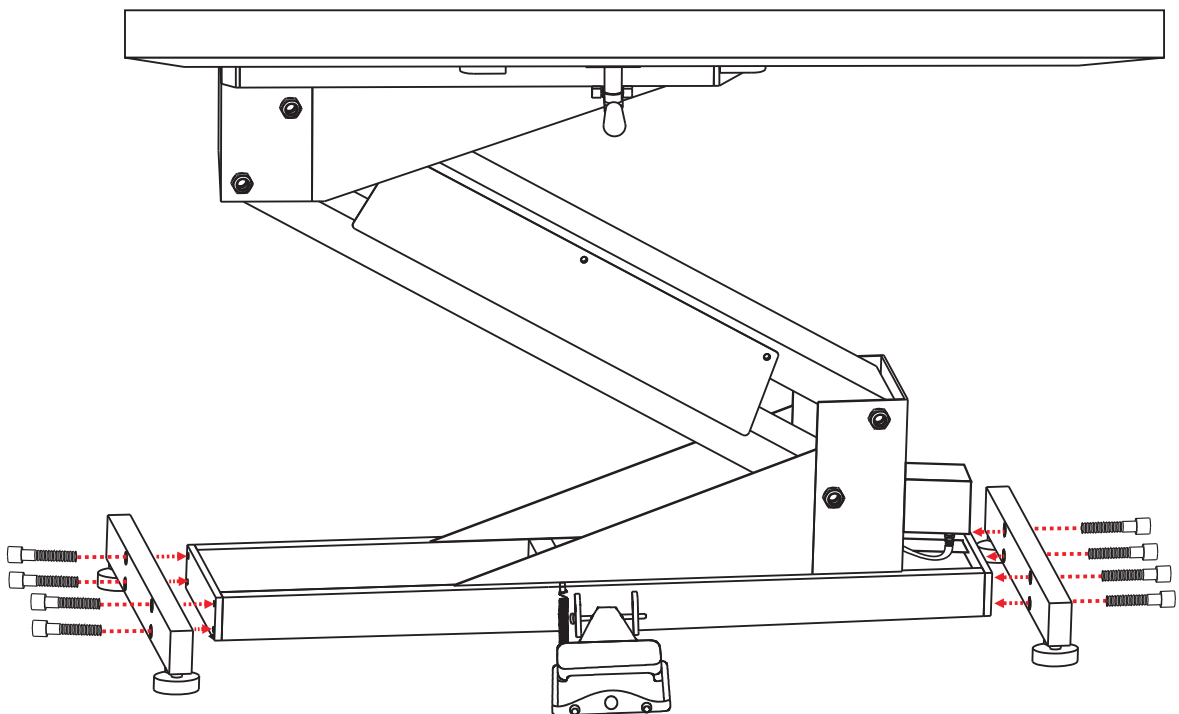

Overall Diagram

Step 1

Step 2

Step 3

Step 4

490 Function :

Pull handle to adjust table top in 360 degree rotation.

Warning: Do not move animals on and off the table unless the tabletop is parallel to the base.

Rotating Grooming Table
Electric Table (ET-490)
1. 877. OK. GROOM
1. 877. 654. 7666
www.comfortgroom.com