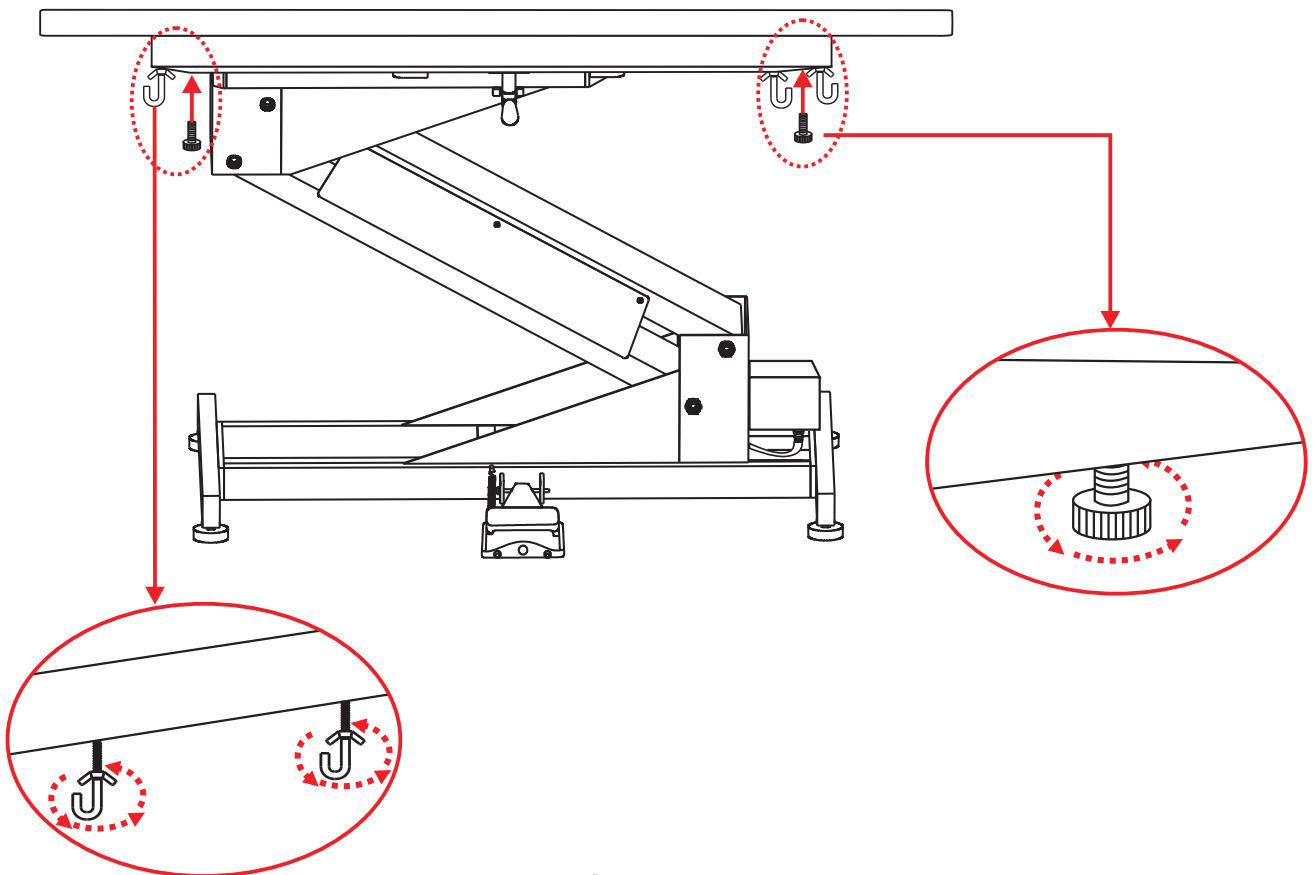

Overall Diagram

Step 1

Step 2

Step 3

Step 4

490 Function :

Pull handle to adjust table top in 360 degree rotation.

Warning: Do not move animals on and off the table unless the tabletop is parallel to the base.

Rotating Grooming Table
Electric Table (ET-490)
1. 877. OK. GROOM
1. 877. 654. 7666
www.comfortgroom.com