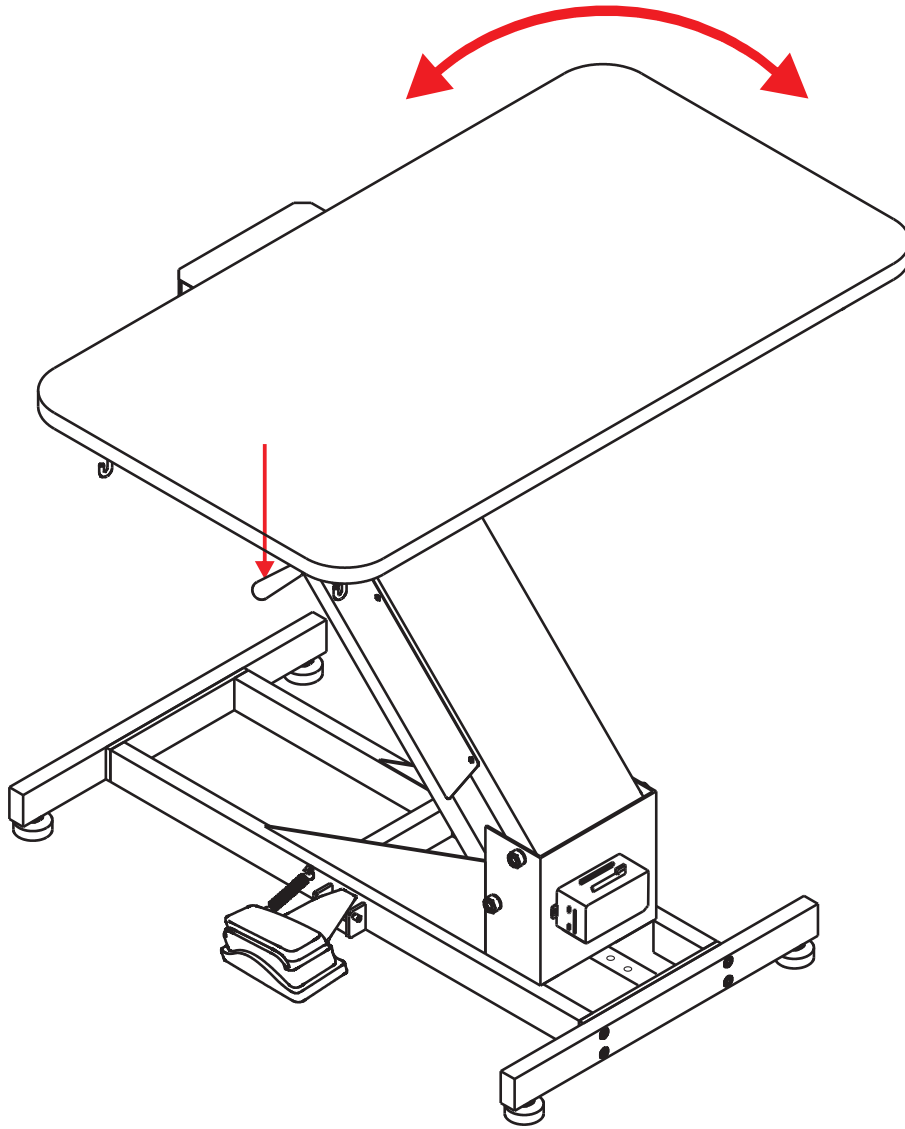

Overall Diagram

Step 1

Step 2

Step 3

Step 4

490 Function :

Pull handle to adjust table top in 360 degree rotation.

Warning: Do not move animals on and off the table unless the tabletop is parallel to the base.

Rotating Grooming Table
Electric Table (ET-490)
1. 877. OK. GROOM
1. 877. 654. 7666
www.comfortgroom.com