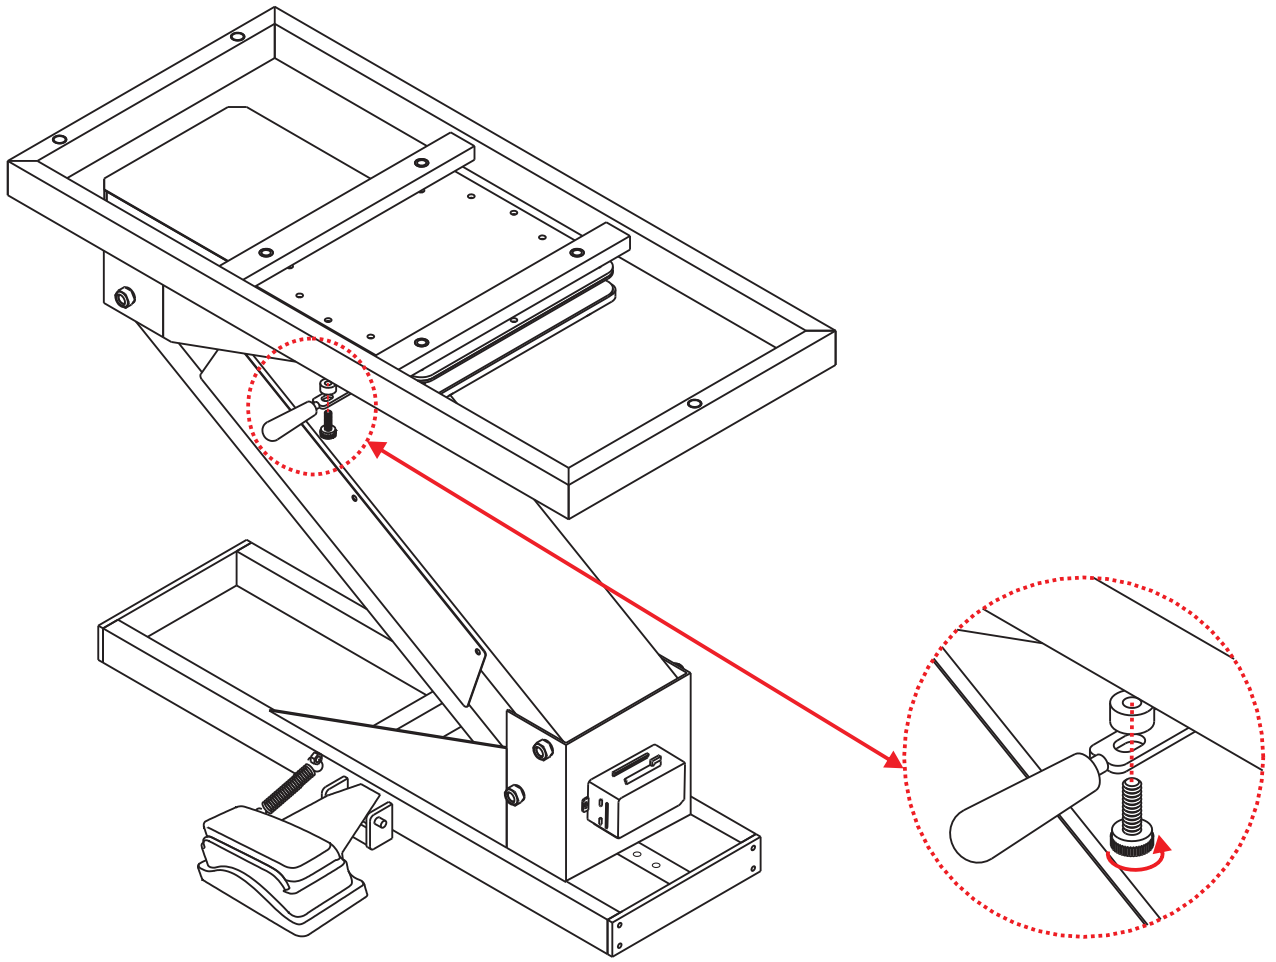

Overall Diagram

Step 1

Step 2

Step 3

Step 4

490 Function :

Pull handle to adjust table top in 360 degree rotation.

Warning: Do not move animals on and off the table unless the tabletop is parallel to the base.

Rotating Grooming Table
Electric Table (ET-490)
1. 877. OK. GROOM
1. 877. 654. 7666
www.comfortgroom.com