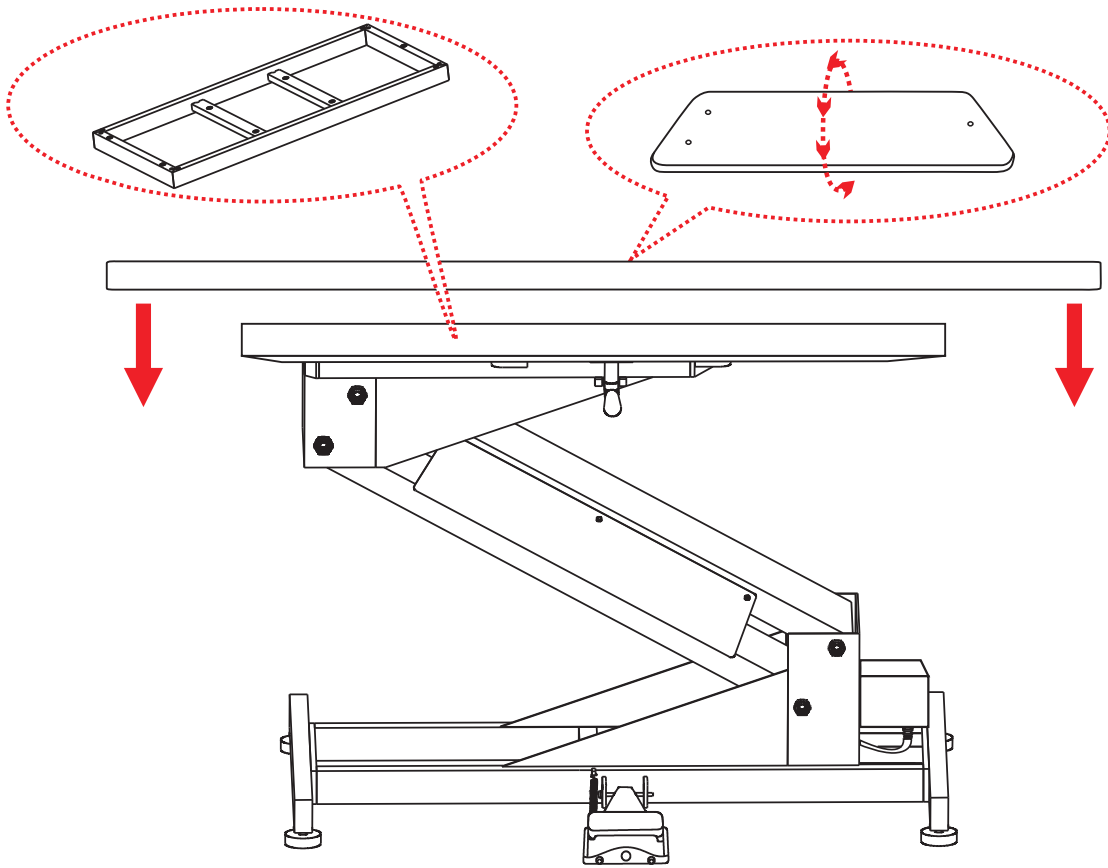

Overall Diagram

Step 1

Step 2

Step 3

Step 4

490 Function :

Pull handle to adjust table top in 360 degree rotation.

Warning: Do not move animals on and off the table unless the tabletop is parallel to the base.

Rotating Grooming Table
Electric Table (ET-490)
1. 877. OK. GROOM
1. 877. 654. 7666
www.comfortgroom.com