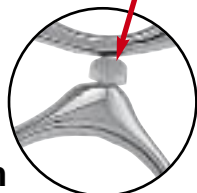

Each Shear Comes Complete with...

- ✓ A Case
- ✓ 2 Replacement Silencers
- ✓ 2 Finger Rings
- ✓ A Polishing Cloth

Replaceable Screw-In Silencer