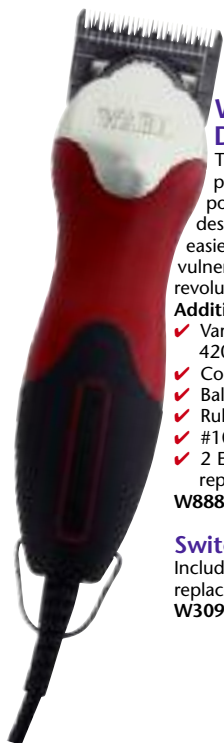

Buy A WAHL® SwitchBlade or WAHL® KM2 Clipper And Get A **FREE** WAHL® Stainless Steel Attachment Combs Set of 8 (W3390-100) (A \$37.95 Value)

While Supplies Last.

### WAHL® Switchblade Variable Speed Detachable Blade Clipper

The Switchblade is a variable speed rotary motor professional clipper that is astonishingly more powerful and efficient. The lightweight, balanced design allows you to quickly maneuver the clipper easier. The housing is resistant to chemicals and less vulnerable to breakage. The Switchblade has a revolutionary linear drive system.

**Additional features include:**

- ✓ Variable speed 3000 to 4200 SPM's
- ✓ Cool running to extend motor life
- ✓ Balanced to reduce wrist fatigue
- ✓ Rubber grip for comfort
- ✓ #10 Competition Series Blade Set
- ✓ 2 Extra replacement drive tips which replace in four easy steps