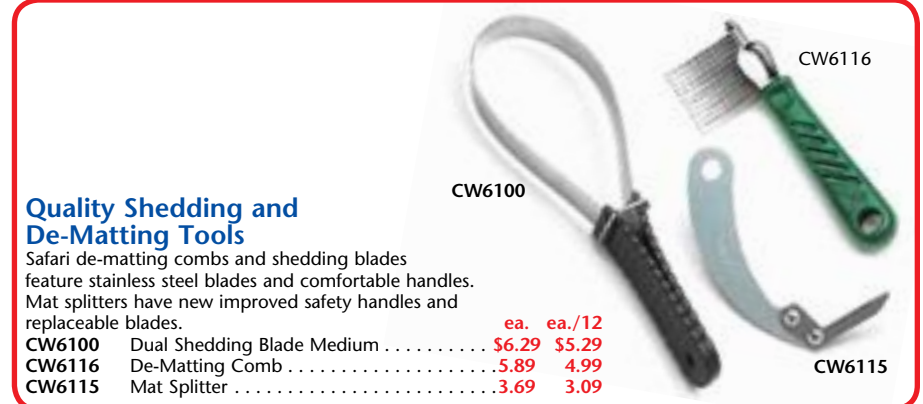

CW558

CW556

Greyhound Style Combs

These Safari combs feature extra long teeth to penetrate to the root of the hair.

	ea.	ea./12
CW556 7 1/4", Medium/Coarse	\$5.39	\$4.59
CW558 4 1/2", Medium/Fine	5.69	4.79

CW546

CW6119

CW6120

High Quality Rakes

Safari undercoat rakes feature easy grip handles to reduce fatigue. Rakes have precision tapered pins to deeply penetrate coat.

	ea.	ea./12
CW546 4" w/Wood Handle	\$8.29	\$6.99
CW6119 Short Tooth	3.79	3.19
CW6120 Long Tooth	4.19	3.42