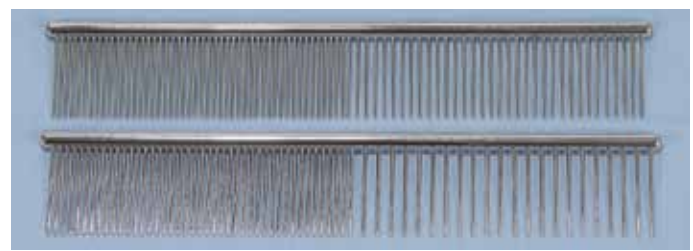

**Paw Brothers® Super Combs**

✓ **Finish with Finesse**

These aluminum combs feature high-quality **stainless steel** teeth with colorful round handles in non-corrosive aluminum. They feature both wide and narrow spacing. Perfect for fluffing and finishing. Large 10" Super Combs are 20% fine and 80% medium. X-Large 12" Super Combs are 15% fine and 85% coarse.

**MIX & MATCH**  
FOR QUANTITY PRICING  
All "TM" Grooming Tools  
Pages 29-33, 39

**Paw Brothers® Mini Combs**

✓ **Sometimes Smaller is Better**

Perfect for faces, small dogs, and cats. Comfortable non-slip handle with **stainless steel** pins.

TM31309 2 Sided Mini Comb	ea.	ea./12
Coarse/Fine .....	\$3.89	\$3.29
TM31320 Mini Shed Comb		
Long/Short Pin .....	3.89	3.29
TM31321 Mini Face Comb		
32 Pin.....	3.89	3.29

**Paw Brothers® Ultra Combs**

These **stainless steel** combs have rounded backs and smooth rounded pins. Comfortable and glide easily through the coat.

TM31340 7.5" Medium/Coarse Steel.....	\$5.79	\$4.89	ea.	ea./12
TM31341 6" Fine/Medium Steel .....	5.29	4.49		