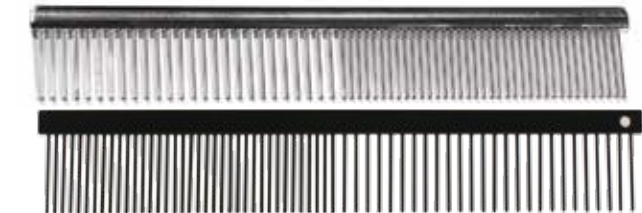

These aluminum combs feature high-quality **stainless steel** teeth with colorful round handles in non-corrosive aluminum. They feature both wide and narrow spacing. Perfect for fluffing and finishing. Large 10" Super Combs are 20% fine and 80% medium.

X-Large 12" Super Combs are 15% fine and 85% coarse.

Super Comb Large Fine/Medium	ea.	ea./6	Super Comb X-Large Fine/Coarse	ea.	ea./6
TM31350 10" Blue.	\$9.99	\$8.49	TM31355 12" Blue.	\$11.15	\$9.48
TM31351 10" Purple	9.99	8.49	TM31356 12" Purple	11.15	9.48

Paw Brothers® Ultra Combs

These **stainless steel** combs have rounded backs and smooth rounded pins. Comfortable and glide easily through the coat.

	ea.	ea./12
TM31340 7.5" Medium/Coarse Steel.	\$6.10	\$5.18
TM31341 6" Fine/Medium Steel	5.57	4.73

Greyhound Style Combs

Greyhound Style Combs have combination teeth to provide the most flexibility in use. Perfect for basic and refined grooming. Round tip **stainless steel** pins glide easily through the coat.