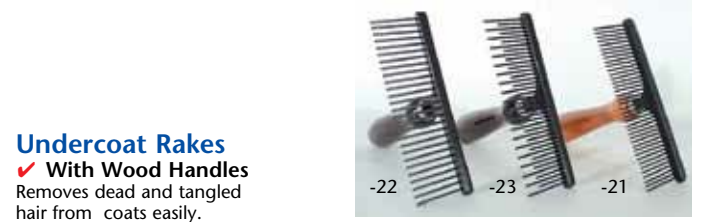

Undercoat Rakes
✓ With Wood Handles
Removes dead and tangled hair from coats easily.

Long Tooth Rakes		ea.	ea./12
CSB1021	Medium Rake	.....	$5.93 $5.34
CSB1022	Coarse Rake	.....	5.93 5.34
CSB1023	Shedding Rake	.....	6.38 5.74
Set of 3: One Each of CSB1021, CSB1022 & CSB1023			
CSB102123	Set of 3	.....	$16.42