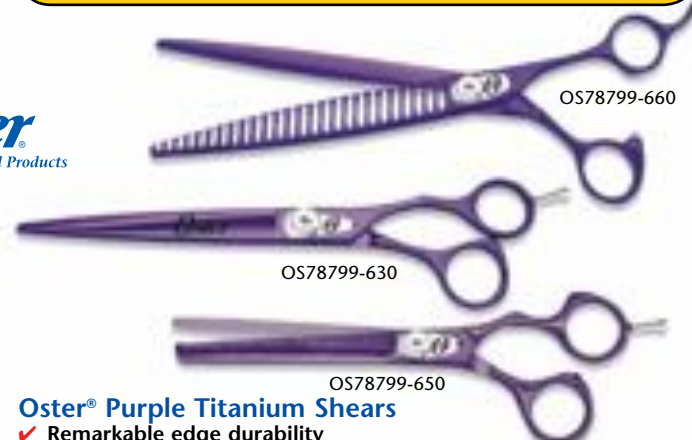

# Oster® SuperSteels™

✓ **Cutting-Edge Technologies. Supreme Comfort Shears.**

Oster® SuperSteels™ were created to embody the latest in superior steel and blade technologies - convex edge blades, cryogenically tempered steel, fully forged 440C stainless steel and Rockwell hardness ratings between 58 and 60. Moreover, the entire line comes standard with a lifetime warranty

**FREE** Buy Any Oster® Purple Titanium Shear and Get a **FREE** Oster® Purple Titanium 8" Straight Shear (OS78799-630) ( A \$123.95 Value) ( While Supplies Last)