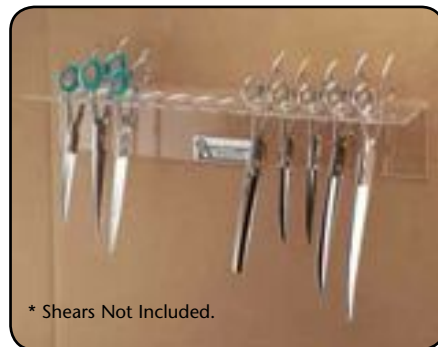

## Paw Brothers® Hemostats

✓ **Lightweight Easy To Use**

**Chrome Locking** ea. ea./12

PB21172	5" Straight	\$4.99	\$4.49
---------	-------------	--------	--------

PB21173	5" Curved	4.99	4.49
---------	-----------	------	------

**Chrome Non-Locking**

PB21174	5 1/2" Straight	\$4.99	\$4.49
---------	-----------------	--------	--------

PB21175	5 1/2" Curved	4.99	4.49
---------	---------------	------	------

## Shear Organizer

Neatly stores 12 pairs of shears and makes them easy to find. Reduce risk of costly damage from dropping. Measures 16L x 3W x 3"H.  
ZM99017 Shear Organizer  
\$15.95

\* Shears Not Included.