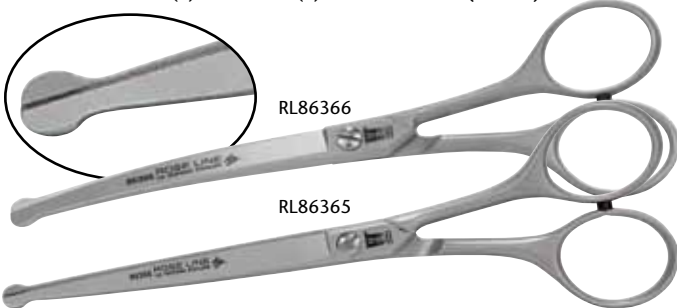

### Rose Line® 6 1/2" Double Thin Cutting/Thinning

A Double Thinner that both thins and cuts at the same time, while blending the coat without lines. 2 removable finger rests for right or left hand use.

### Rose Line® 4 1/2" Blunt Tipped Shears

Ideal for safely working around the ears, eyes, and feet areas. Have total control around sensitive areas. Quantities limited to on hand inventory.

- RL86346 4 1/2" Curved Blunt Tipped ..... \$37.95
- RL86345 4 1/2" Straight Blunt Tipped ..... 37.95
- RL863456 Combo (1) RL86346 + (1) RL86345 ..... (\$75.90) 68.31