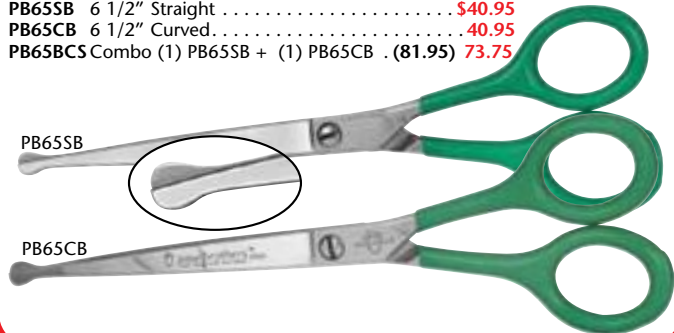

**Paw Brothers® Filipino Style Shears (Wide Blade)**

✓ Heavy Duty With Finger Rest and Plastic Coated Handles

The wide blade Filipino Style is the work force shear. It's made to go through any coat with ease. It is most commonly referred to as the "88" Style shear. Now also available in 9 3/4".

- PB88S 8 1/2" Filipino Style Shear Straight ..... \$44.95
- PB88C 8 1/2" Filipino Style Shear Curved ..... 46.95
- PB975S 9 3/4" Filipino Style Shears Straight ..... 55.95
- PB975C 9 3/4" Filipino Style Shears Curved ..... 57.95

**Paw Brothers® 6 1/2" Ball Tip Shear**

The perfect shears for shaping. The ball tip allows work in all areas from face to feet. Plastic Coated Handle.

- PB65SB 6 1/2" Straight ..... \$40.95
- PB65CB 6 1/2" Curved ..... 40.95
- PB65BCS Combo (1) PB65SB + (1) PB65CB . (81.95) 73.75

**A MUST For Every Groomer**

**While Supplies Last!**

**SAVE \$30.00**  
When You Buy All 3

**Rose Line® Magenta**

✓ The Ultimate in Function and Style

- RL82193M Thinning Shear, with Removable Finger Rest 6 1/2" 46S Tooth ..... \$82.95
- RL82075M Thin Blade Shear, with Removable Finger Rest 7 1/2" Straight ..... 73.95
- RL88080M Filipino Style 88 Shear, 8 1/4" Straight with Finger Rest ..... 75.95
- RL938075 Set of 3 Rose Line® Magenta Shears - 1 each (RL82193-M, RL82075-M, RL88080-M) **SAVE 13%** ..... (232.85) 202.85