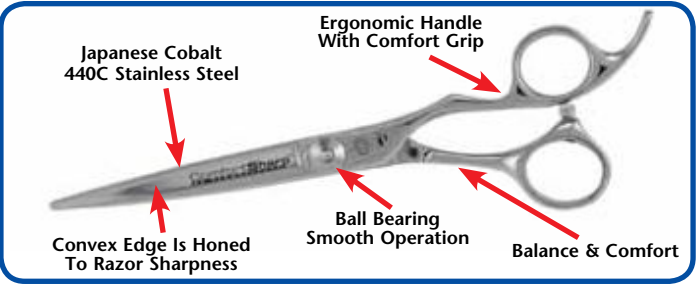

- ✓ Made of Japanese Cobalt 440C Stainless Steel
- ✓ Dial Adjuster
- ✓ Rockwell Hardness 59-61
- ✓ Convex Hollow-Ground Edge
- ✓ Ergonomic Handles with Comfort Grip.

- ✓ The grip allows the whole hand to be used while cutting, giving total comfort and control.
  - ✓ Ball Bearing for Ultra Smooth and Quiet Operation.
  - ✓ Each pair comes with a case, 2 replaceable silencers, 2 finger rings, and a polishing cloth.
  - ✓ Available 6.5" – 9.5" Right and left handed in straight and curved.
- Ball Tips, Thinners and Blender/Thinners also available.