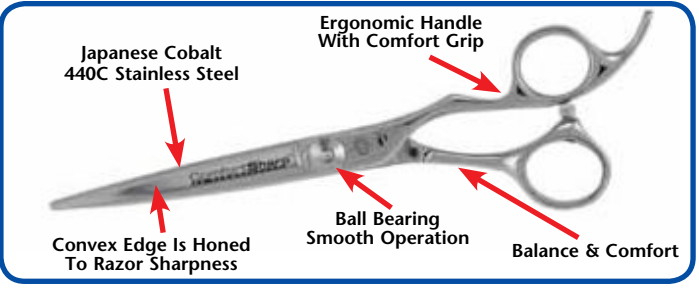

ComfortSharp™ BY PAW BROTHERS®

ComfortSharp™ By Paw Brothers®

ComfortSharp™ by Paw Brothers® offers a full line of professional, premium quality shears. All ComfortSharp™ shears are unconditionally guaranteed for 60 days. If you are not satisfied simply return them. ComfortSharp™ shears were developed for the professional groomer and offer the highest level of quality, sharpness, and comfort. ComfortSharp™ Shears have professional high tech features:

- ✓ Made of Japanese Cobalt 440C Stainless Steel
 - ✓ Dial Adjustor
 - ✓ Rockwell Hardness 59-61
 - ✓ Convex Hollow-Ground Edge
 - ✓ Ergonomic Handles with Comfort Grip.
- The grip allows the whole hand to be used while cutting, giving total comfort and control.
- ✓ Ball Bearing for Ultra Smooth and Quiet Operation.
 - ✓ Each pair comes with a case, 2 replaceable silencers, 2 finger rings, and a polishing cloth.
 - ✓ Available 6.5" – 9.5" Right and left handed in straight and curved. Ball Tips, Thinners and Blender/Thinners also available.