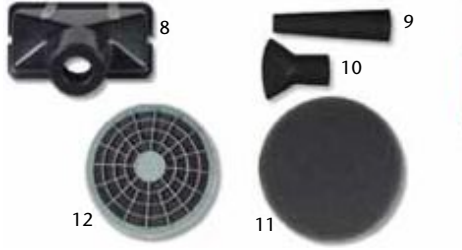

**Motors**

1. MVC157L 2 Stage Motor	\$88.00
Fit: EDF860, EDF880, EDF890, EDF870, ECK91	
2. MVC157D XL Motor 923	110.00
Fit: DEF229, DBL2000AD, DBL950DSX, DBL850DPX, ECK92, MVB3, MVMB3	

**MORE ONLINE!**  
ryanspet.com/parts

**K9° Dryer Parts Price**

1. K9 I Brushes Set	MVABC-2	\$15.95
2. K9 II Brushes Set	MVABC-3	15.95
3. K9 III Brushes Set	EC326	15.95
3. Hose Clamp	EC24	3.87
4. Switch	EC104	7.90
5. Square Cage Hanger	EC50K	18.48
6. Aluminum Cage Hanger	EC53K	25.50
7. Hose End	EC51936	2.92
8. Rubber Nozzle With Connector	EC66	12.47
9. Blow Tip Connector	ECC806	4.50
10. Rubber Nozzle Tip	EC65	6.78
11. Filter	EC64	3.98
12. Hose 10 Ft. Old Style	EC10T	42.50
12. Hose (New) Wire Reinforced	EC10W	42.50
13. Wide Blower Tip	EC66W	12.47